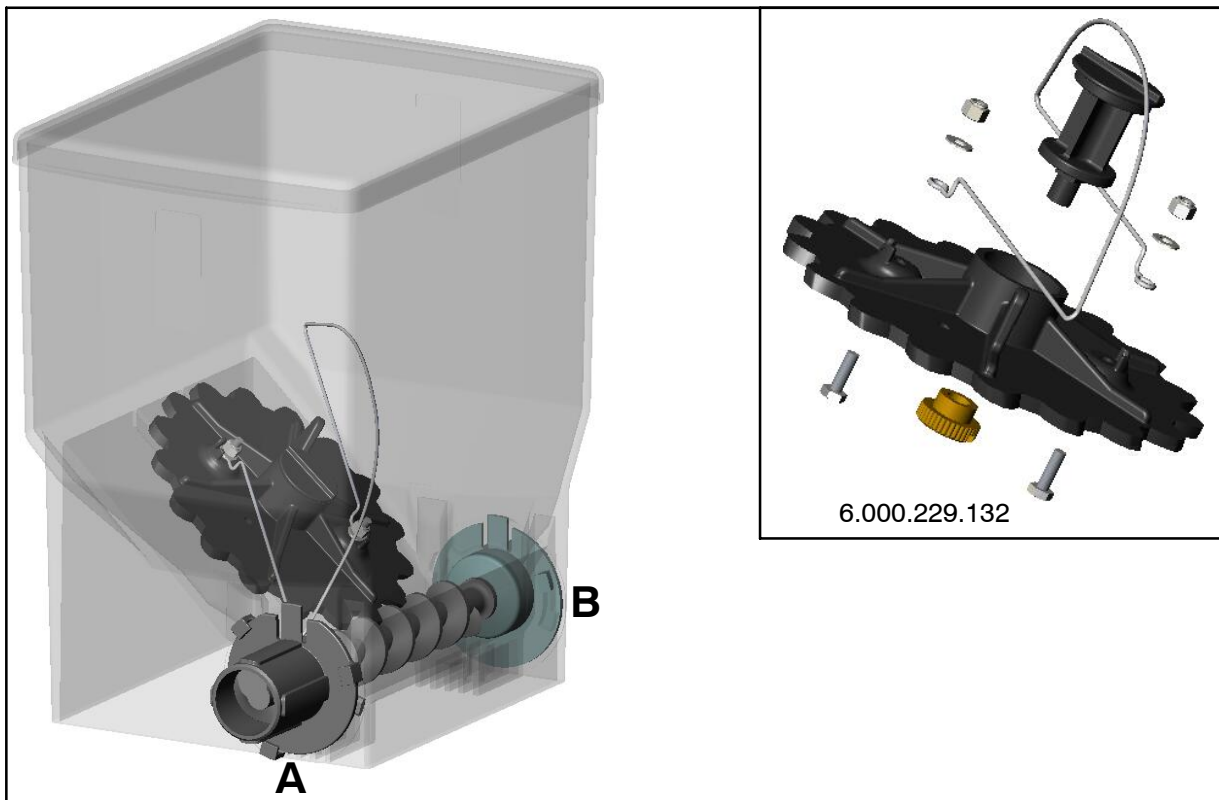

# BRAVOR BONAMAT

Page 1 of 1

NO : 5.  
 TITLE : Canister spring  
 MODEL : All FreshMore dispensers  
 DATE : 10-09-2008

## Reason for sending this information

Changes within the Freshbrew-coffee canister and therefor new article number.

The old spring is replace by an other bigger one, which will prevent the tunnel effect of the Freshbrew-coffee better.

## New Spare Part

- 6.000.229.123 will replace 6.000.229.110 and 6.000.229.108 as Freshbrew-coffee canister

**NOTE:** For the replacement of the 6.000.229.108 dismount A and B and swap these parts then assemble again.